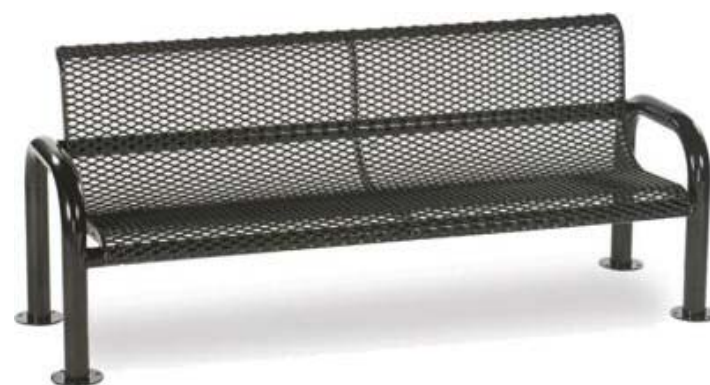

Restroom
The Public Restroom Company 12'x24'

Picnic Table
Wabash Valley DS 10 1D - 6' Table- S.M.
Diamond Pattern - Black

Trash Receptacle
Wabash Valley LR300D 32 Gallon
Diamond Pattern - Black

Tennis Court Lighting
Visionaire Lighting - Advantage

Shade Structure
Litchfield Landscape Elements Model B 1 1 6P

Bench with Back
Wabash Valley CN420D - 6' Bench - Port./Surf. Mt.
Diamond Pattern - Black

Basin Fencing
Black Vinyl Coated Chain Link - 4' high

Bike Rack
BRP Enterprises - Elements HU-08

Backless Bench
Wabash Valley CN425D - 6' Bench - Port./Surf. Mt.
Diamond Pattern - Black

Tennis Court Fencing
Black Vinyl Coated Chain Link - 12' high