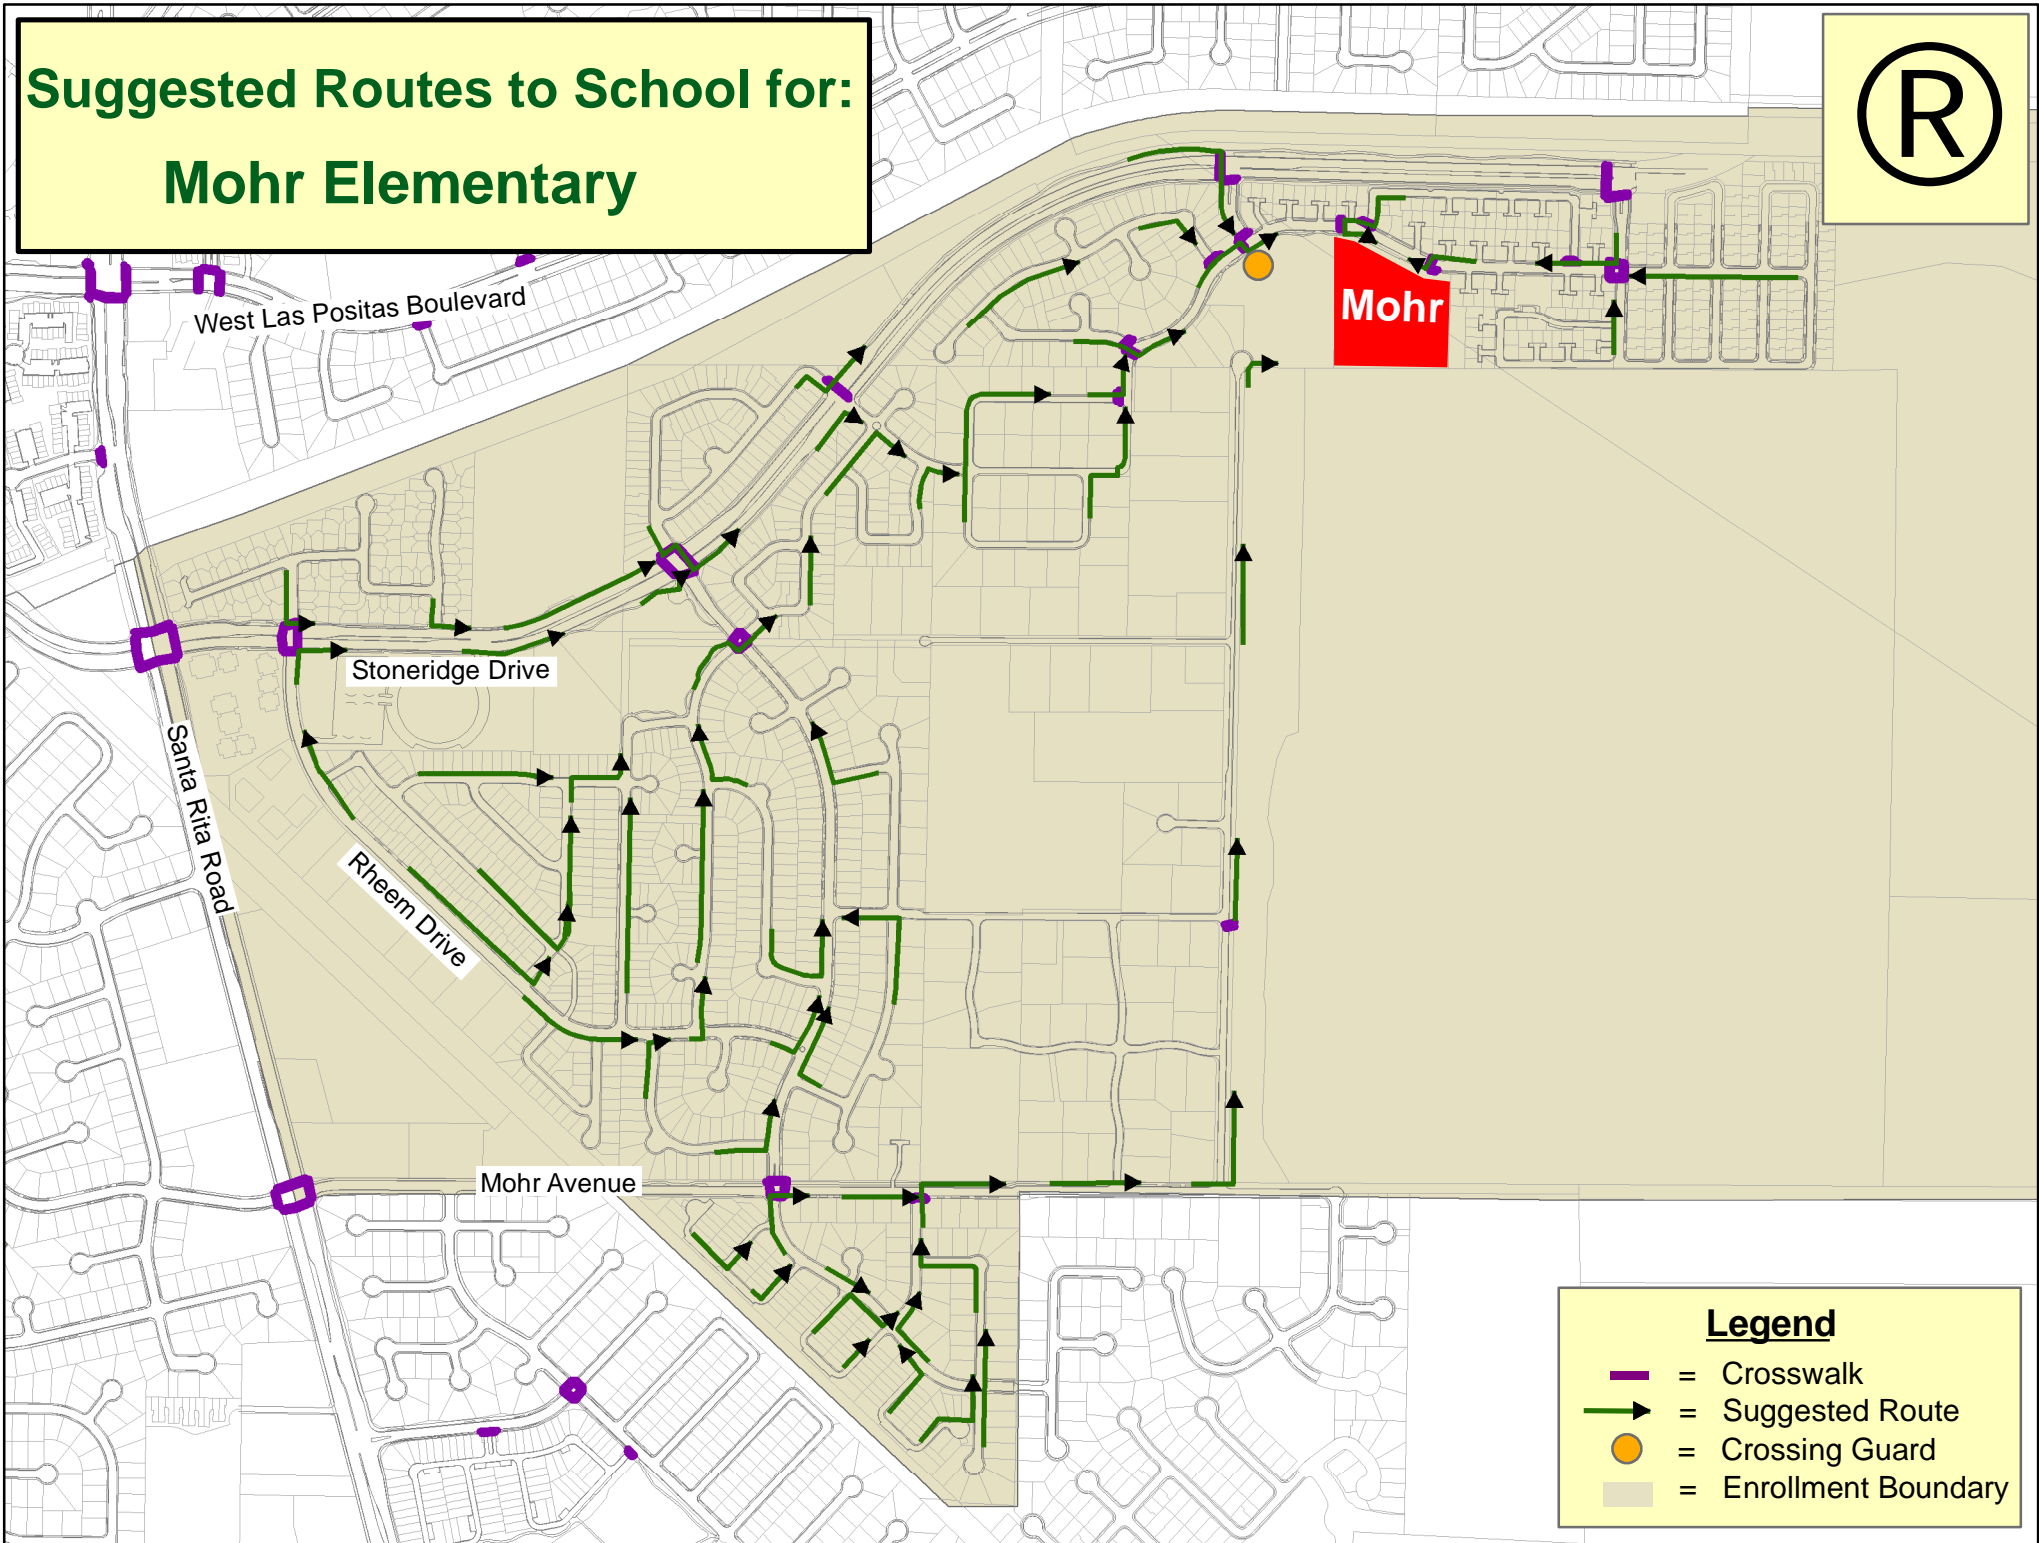

Suggested Routes to School for: Mohr Elementary

Legend

-  = Crosswalk
-  = Suggested Route
-  = Crossing Guard
-  = Enrollment Boundary