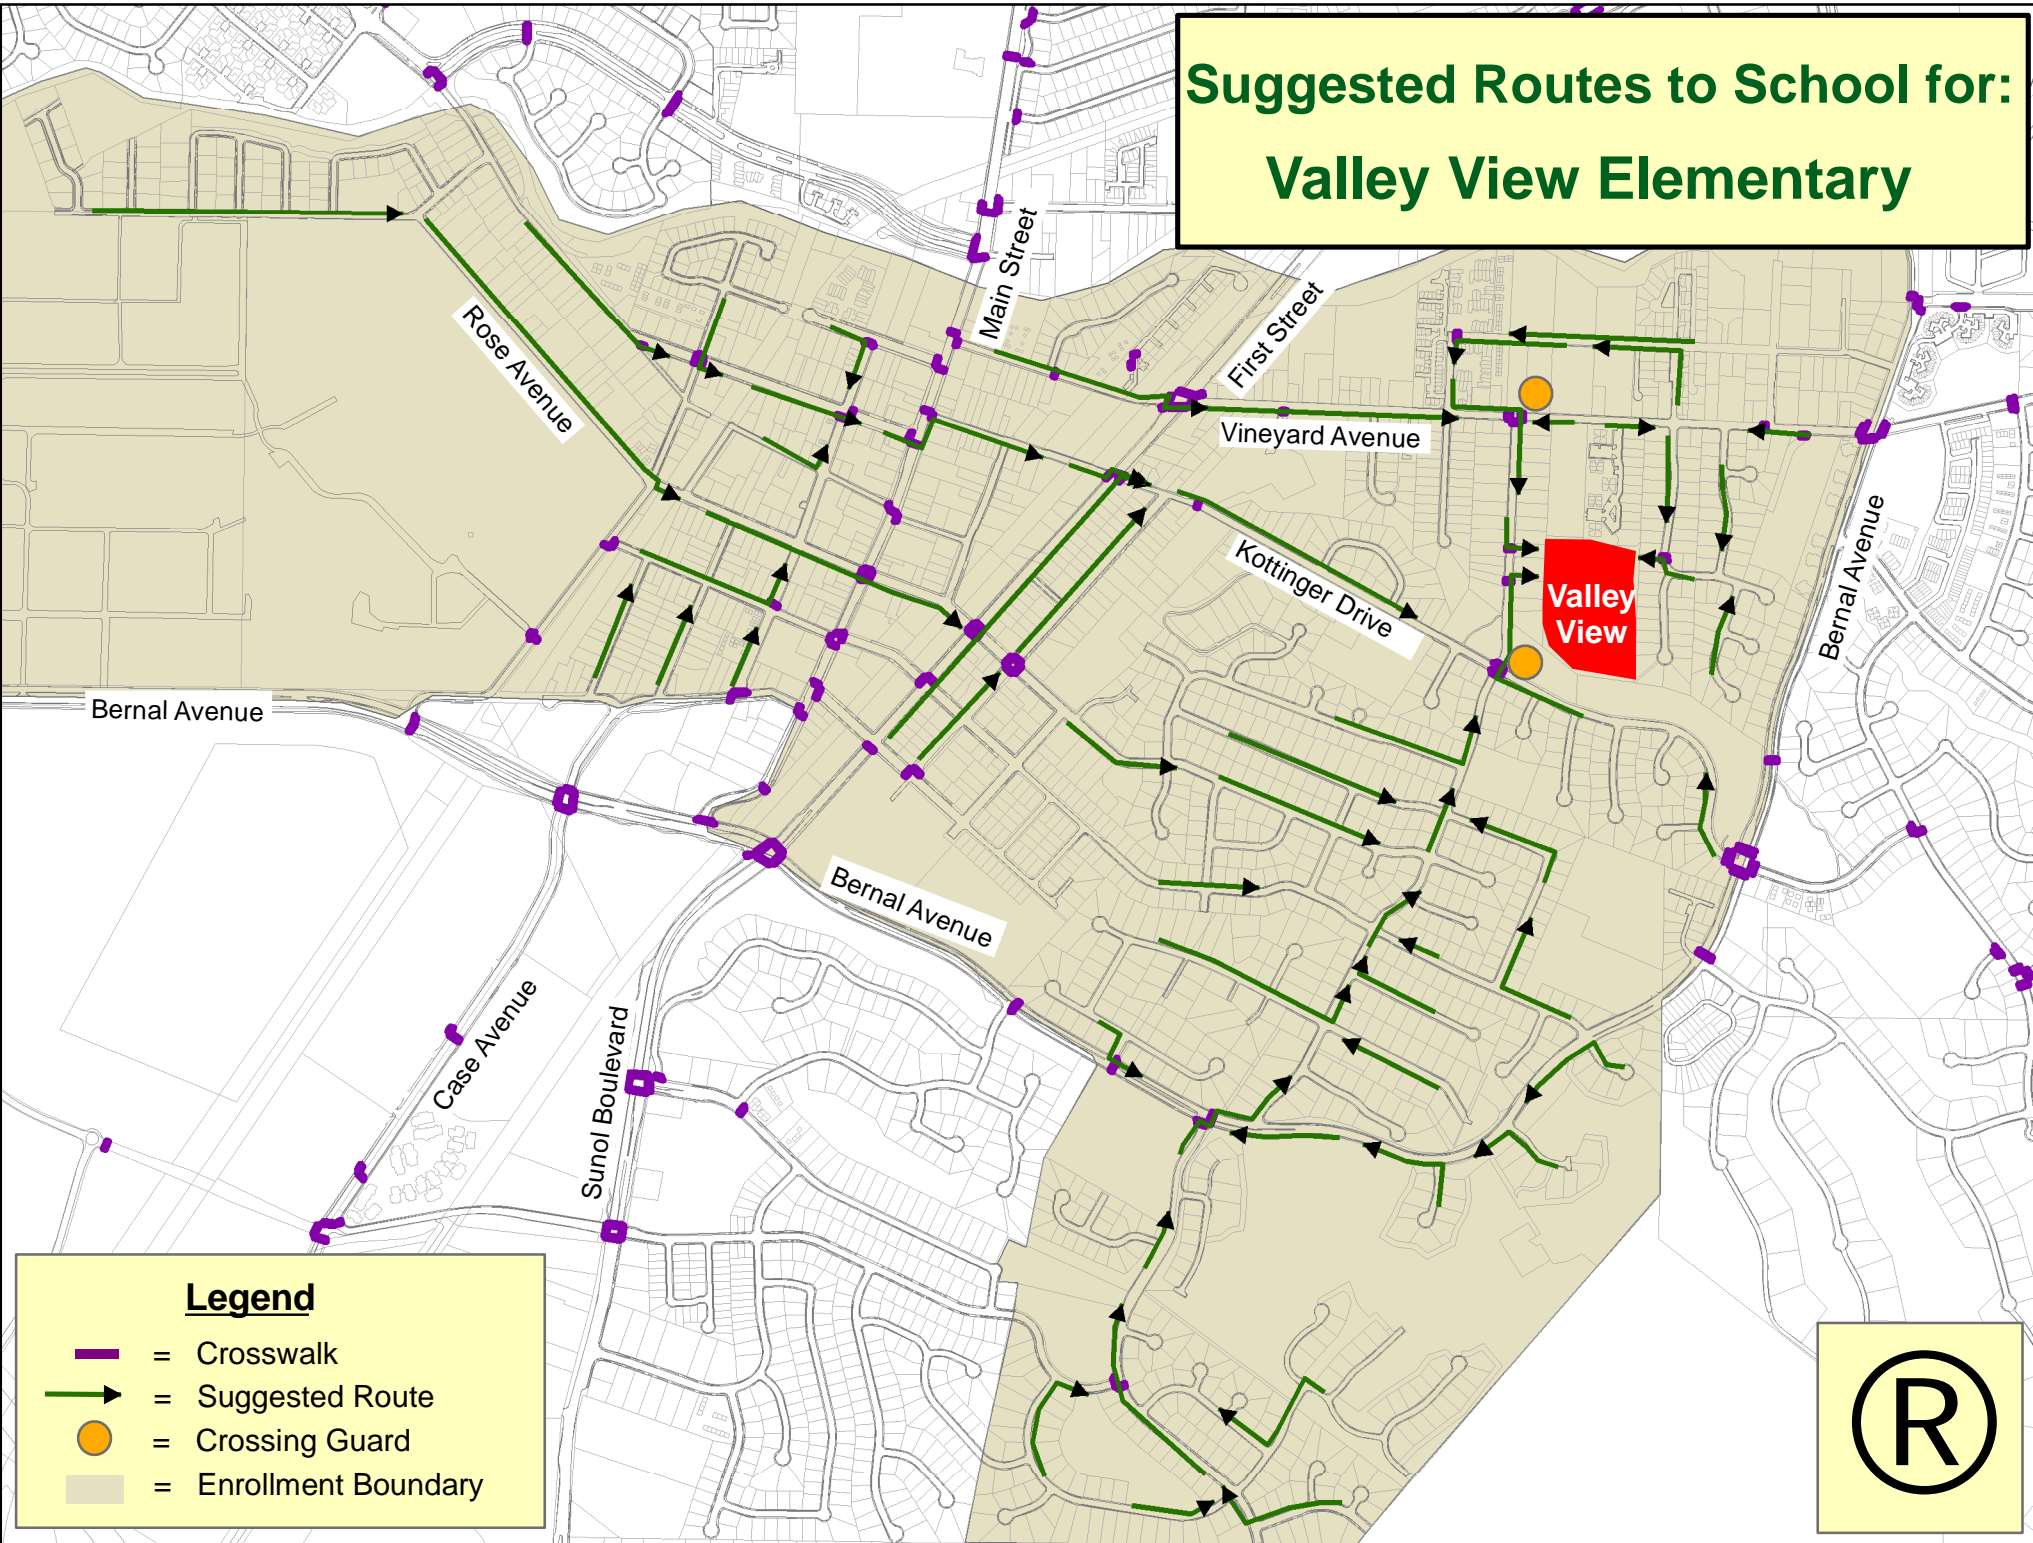

# Suggested Routes to School for: Valley View Elementary

## Legend

-  = Crosswalk
-  = Suggested Route
-  = Crossing Guard
-  = Enrollment Boundary